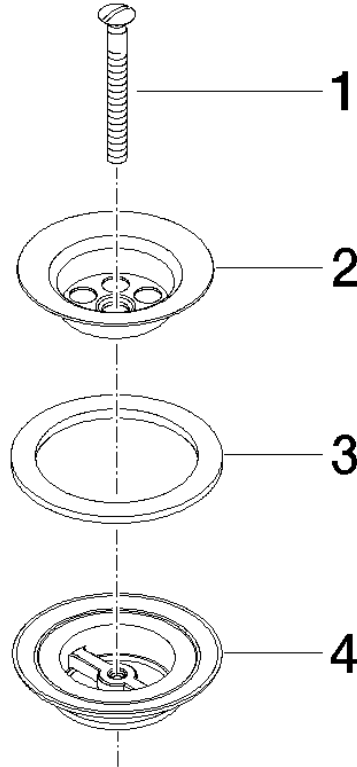

10 100 970

Fits: IMO, LULU, MADISON, MEM, TARA,  
CL.1, LISSÉ, VAIA, META, CYO

	Light Gold	10 100 970-26
	Chrome	10 100 970-00
	Brushed Platinum	10 100 970-06
	Platinum	10 100 970-08
	Durabress (23kt Gold)	10 100 970-09
	Dark Chrome	10 100 970-19
	Brushed Light Gold	10 100 970-27
	Brushed Durabress (23kt Gold)	10 100 970-28
	Brushed Bronze	10 100 970-42
	Brushed Champagne (22kt Gold)	10 100 970-46
	Champagne (22kt Gold)	10 100 970-47
	Brushed Chrome	10 100 970-93
	Brushed Dark Platinum	10 100 970-99

## Grated waste 1 1/4" - Light Gold

---

IMO

10 100 970

10 100 970

10 100 970

Parts for other finishes can be found here: [Chrome](#)

### Spare parts list

No.	Item Number	Name	Quantity used	Delivery time
1	09 30 30 115-26	screw	1	60
2	09 11 01 005-26	strainer	1	60
3	09 14 03 005 90	seal	1	60
4	09 11 01 007-07	pop-up waste	1	60